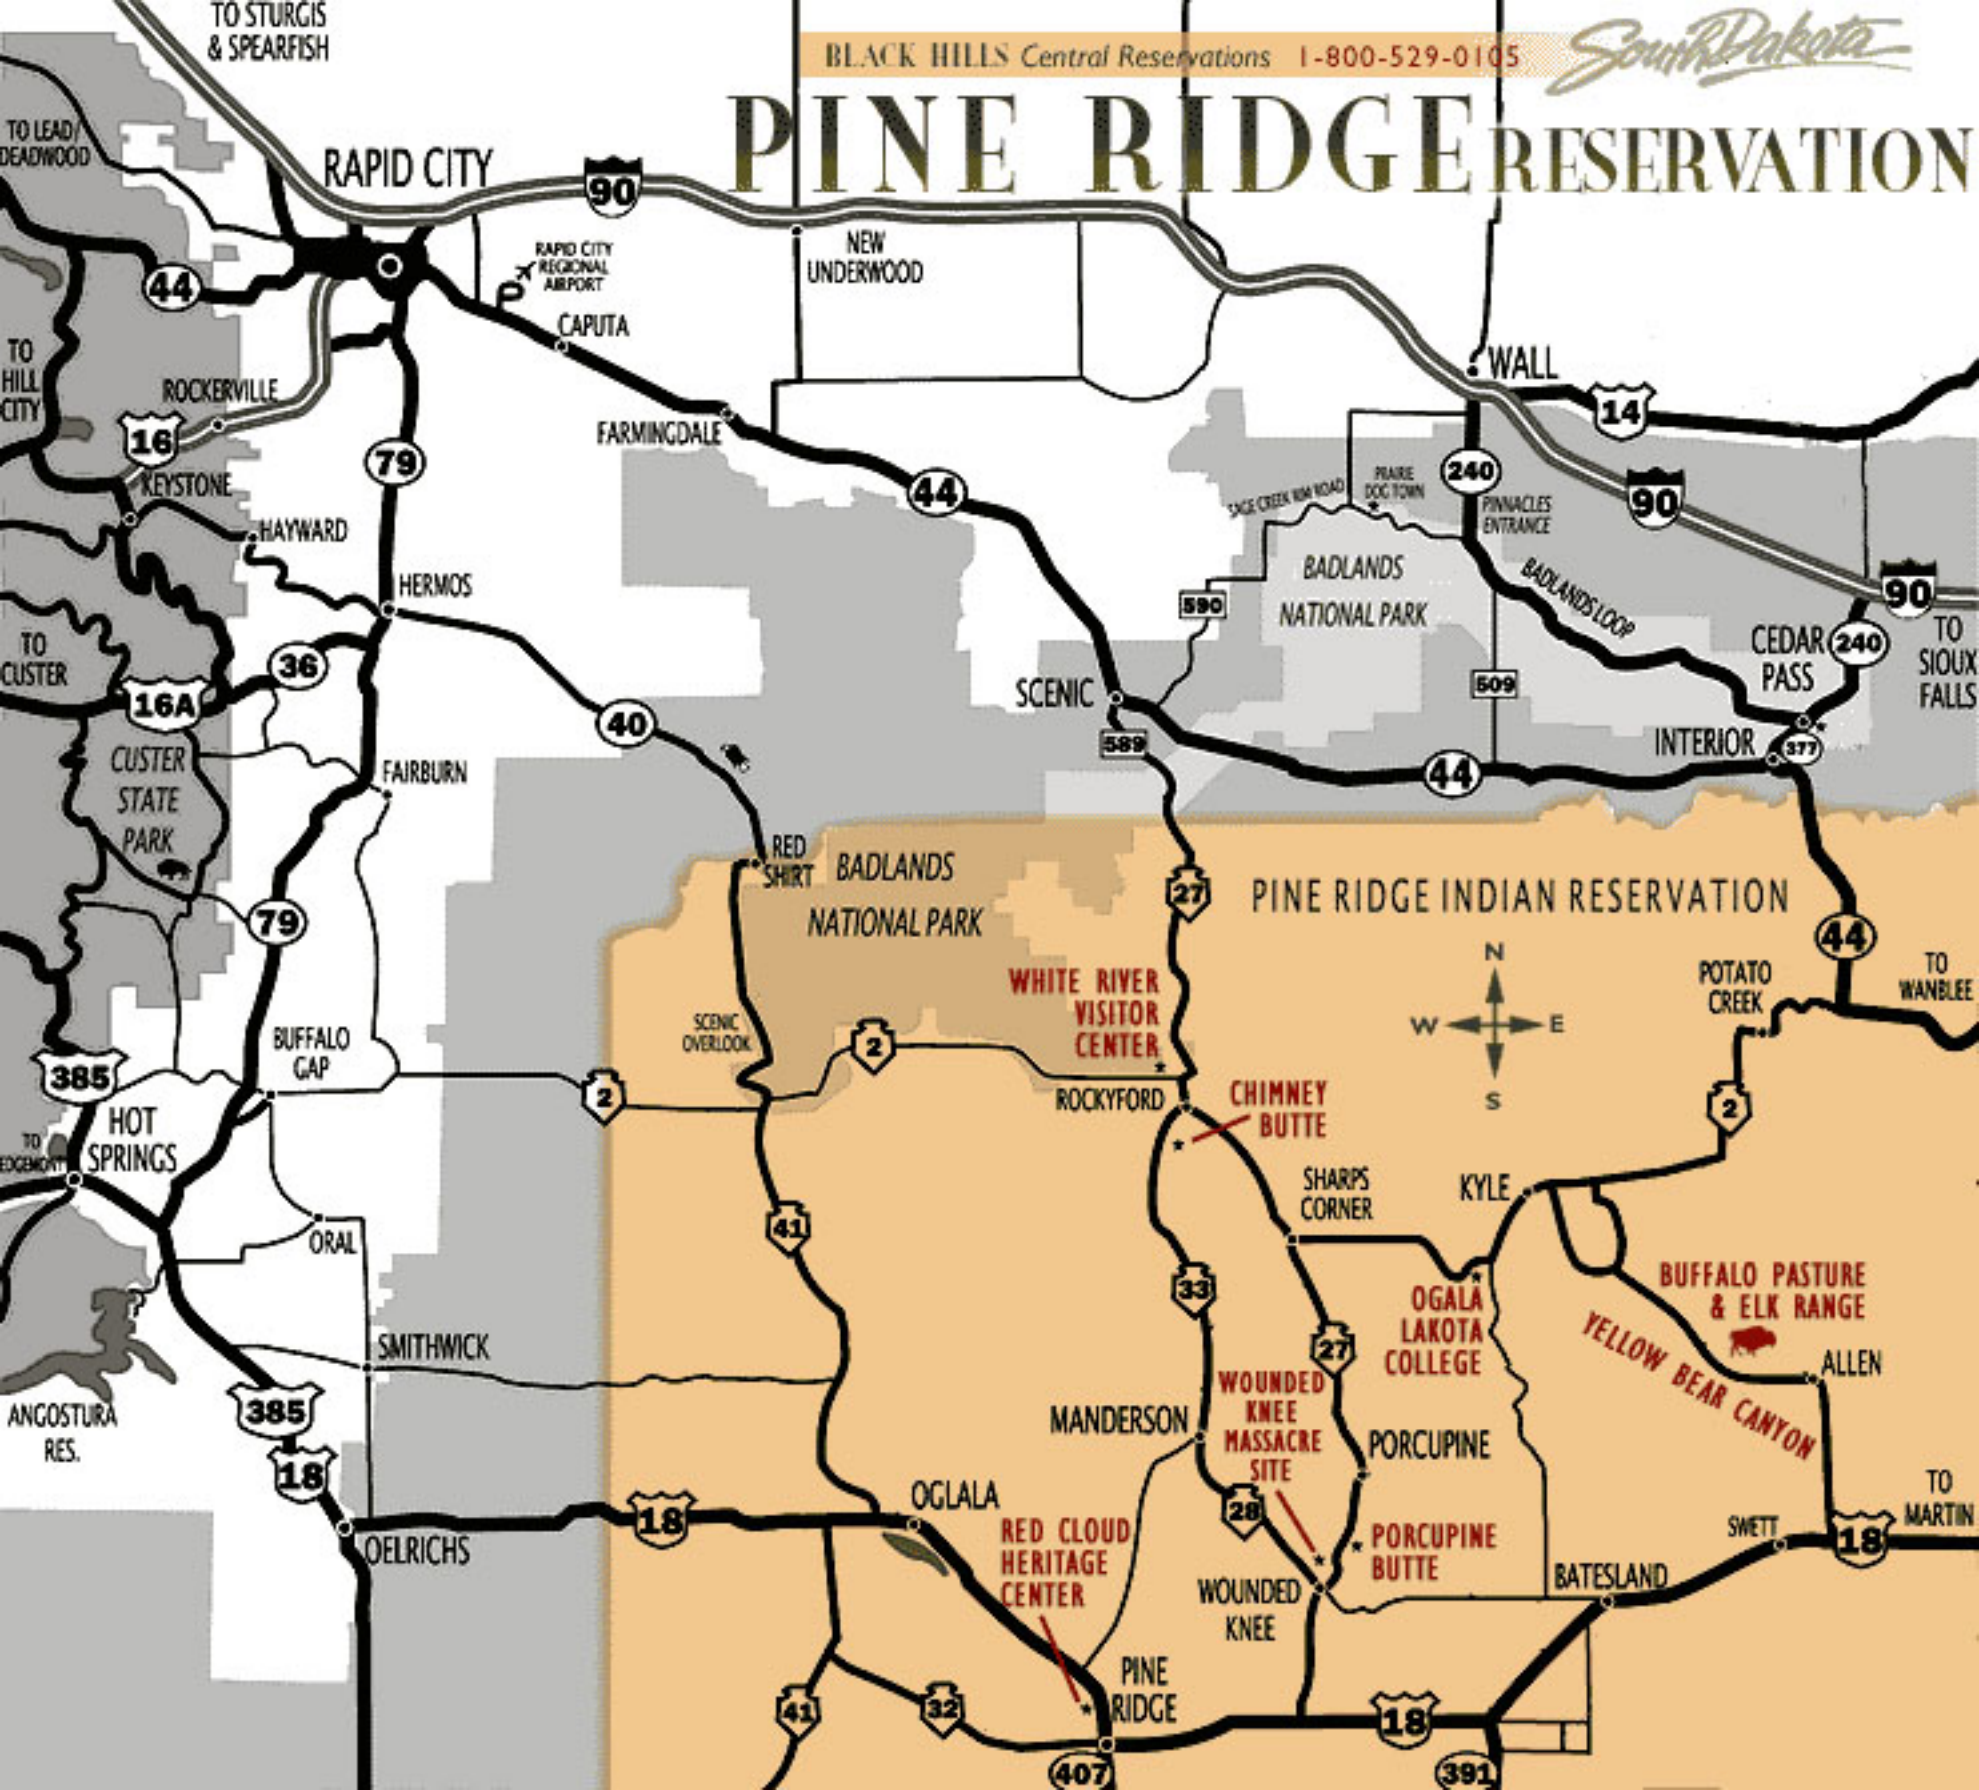

PINE RIDGE RESERVATION

RAPID CITY

90

NEW UNDERWOOD

WALL

14

44

RAPID CITY REGIONAL AIRPORT
CAPUTA

90

TO HILL CITY

ROCKERVILLE

KEYSTONE

HAYWARD

HERMOS

SAGE CREEK HWY ROAD

PIRAIE DOG TOWN

BADLANDS NATIONAL PARK

BADLANDS LOOP

CEDAR PASS

240

TO SIOUX FALLS

TO CUSTER

16A

36

377

79

TO EDGEMONT

385

HOT SPRINGS

79

BUFFALO GAP

2