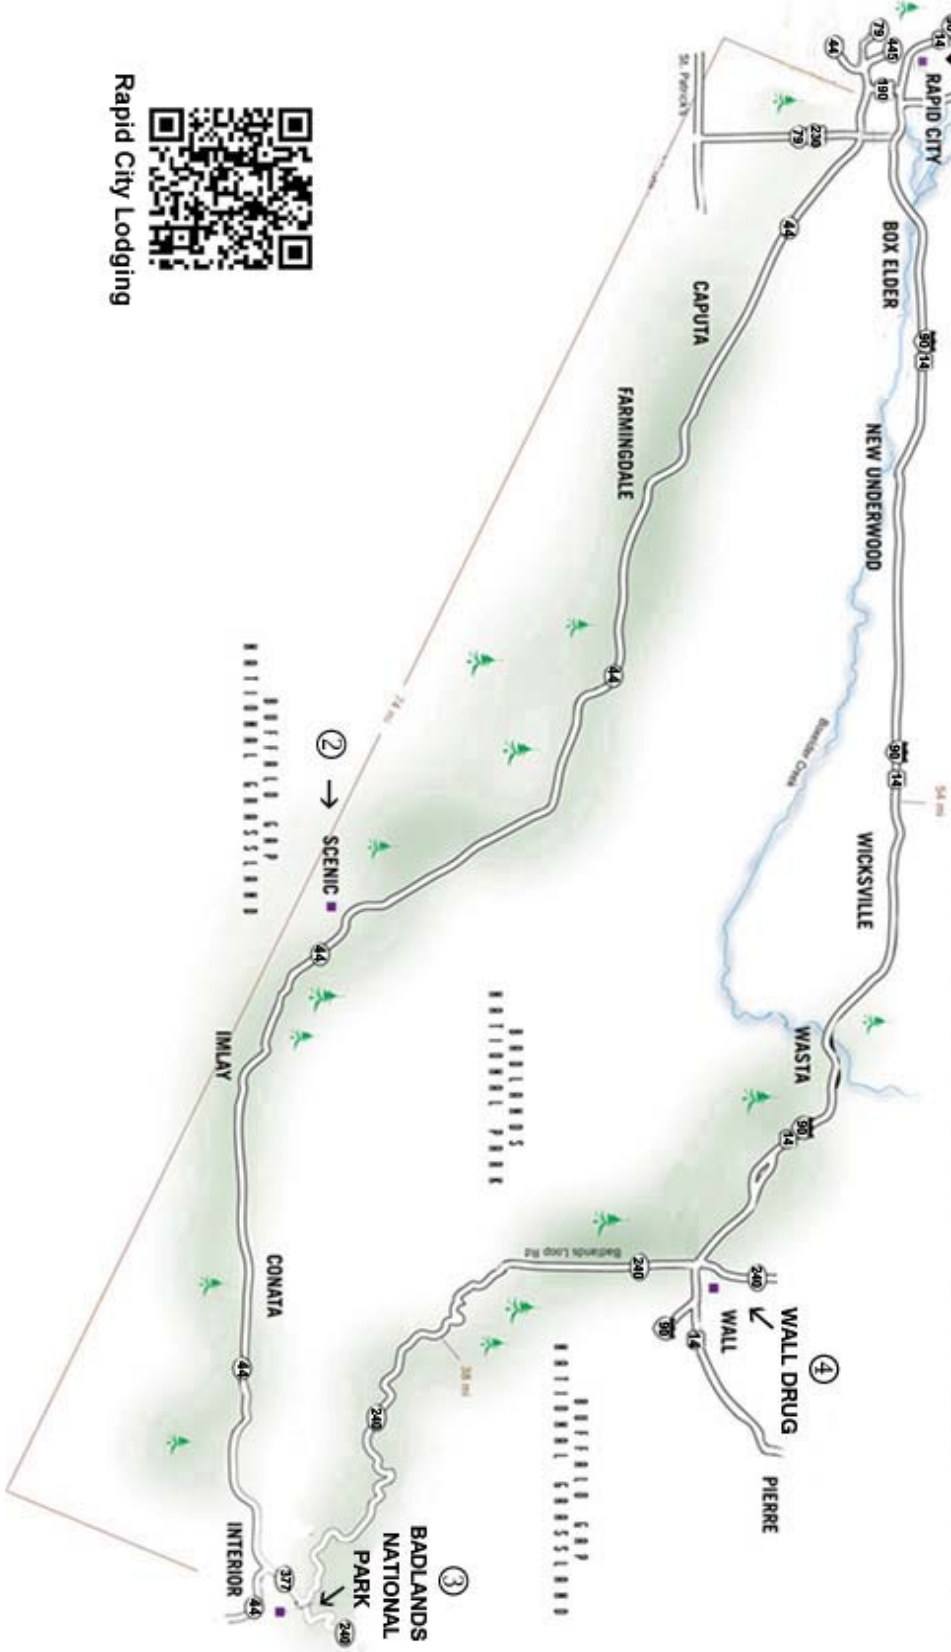

① BLACK HILLS HARLEY-DAVIDSON (EXIT 55 - I-90)

# Rapid City to Wall Drug Motorcycle Ride

Rapid City Lodging

Black Hills Central Reservations  
BlackHillsVacations.com  
68 Sherman St. Suite 206 – PO Box 523  
Deadwood, SD 57732  
866.601.5103

Black Hills Central Reservations  
BlackHillsVacations.com  
68 Sherman St. Suite 206 – PO Box 523  
Deadwood, SD 57732  
866.601.5103