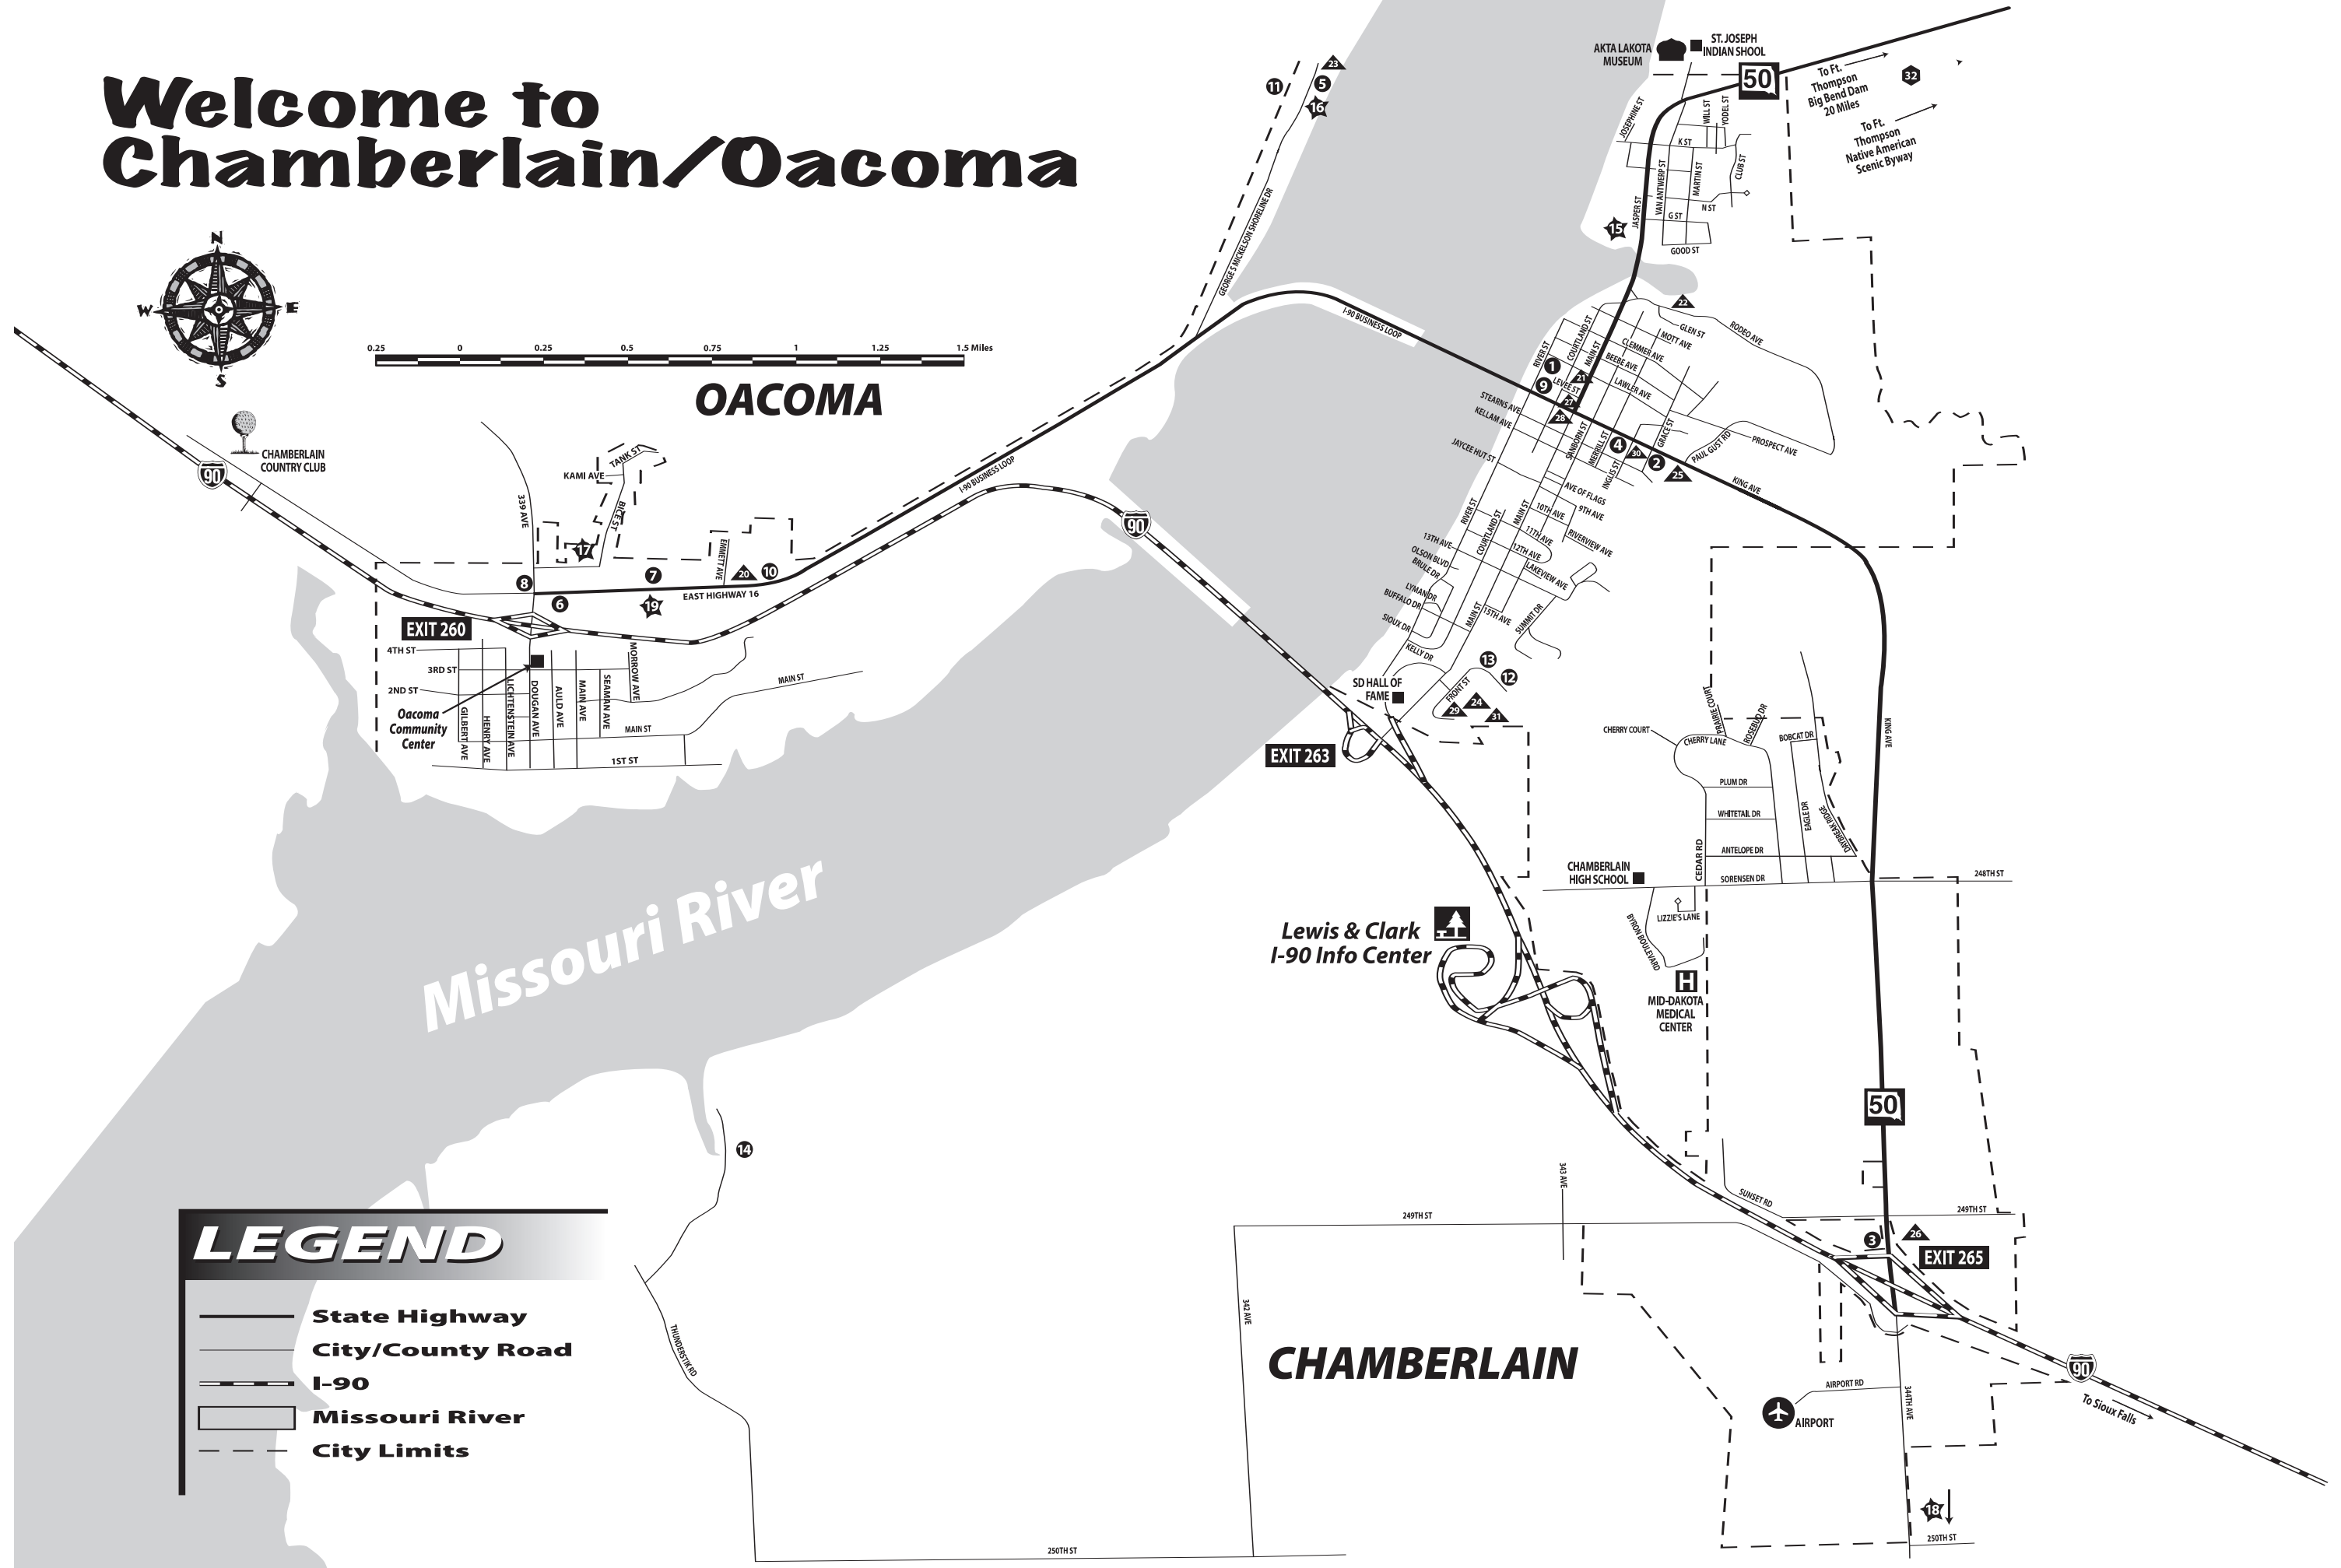

Welcome to Chamberlain/Oacoma

OACOMA

Missouri River

CHAMBERLAIN

LEGEND

- State Highway
- City/County Road
- I-90
- Missouri River
- City Limits

To Sioux Falls

AIRPORT

Lewis & Clark
I-90 Info Center

CHAMBERLAIN
HIGH SCHOOL

MID-DAKOTA
MEDICAL
CENTER

EXIT 260

EXIT 263

EXIT 265

CHAMBERLAIN
COUNTRY CLUB

Oacoma
Community
Center

SD HALL OF
FAME

AKTA LAKOTA
MUSEUM

ST. JOSEPH
INDIAN SCHOOL

To Ft.
Thompson
Big Bend Dam
20 Miles

To Ft.
Thompson
Native American
Scenic Byway

To Sioux Falls

AIRPORT

CHAMBERLAIN

Missouri River

LEGEND

- State Highway
- City/County Road
- I-90
- Missouri River
- City Limits